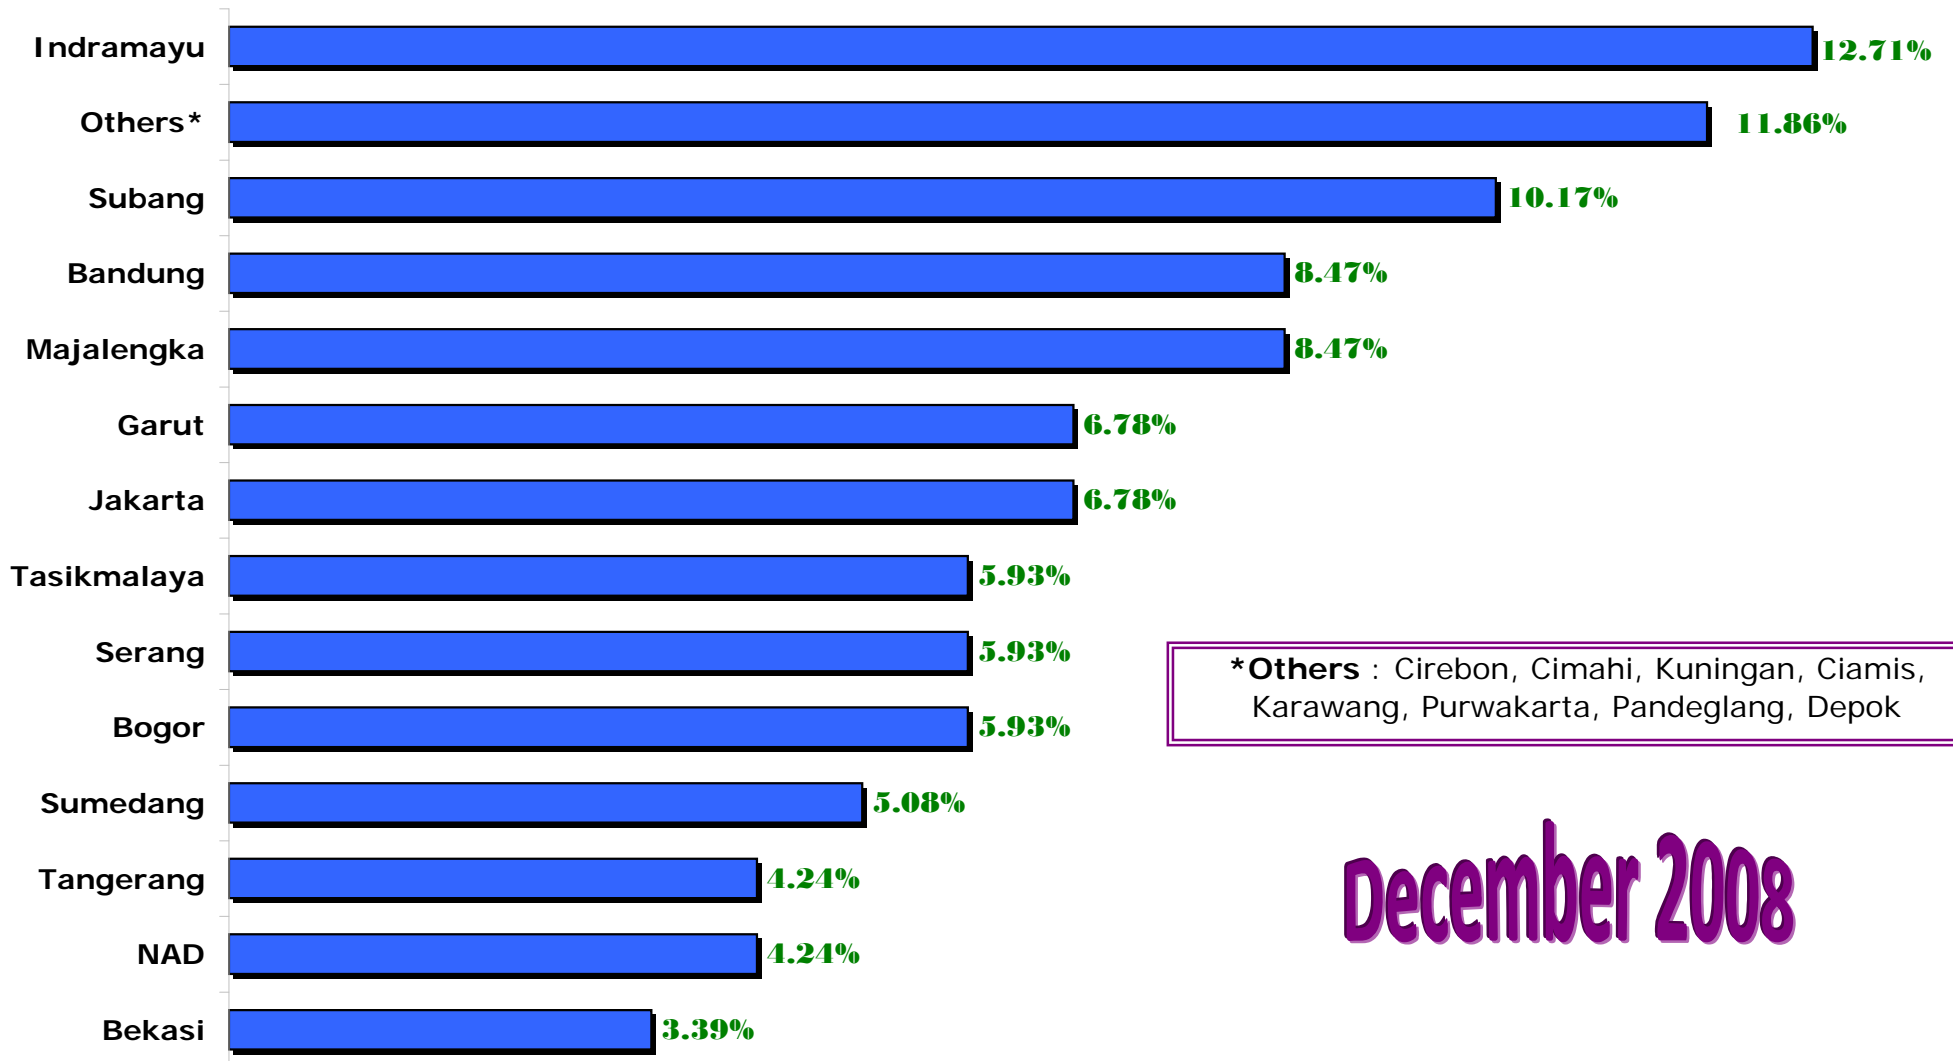

Percentage (%) Cumulative MFO Partner in Each District

*Others : Cirebon, Cimahi, Kuningan, Ciamis, Karawang, Purwakarta, Pandeglang, Depok

December 2008

Cumulative MFO Partner in Each District

*Others : Cirebon, Cimahi, Kuningan, Ciamis, Karawang, Purwakarta, Pandeglang, Depok

December 2008

Cumulative MFO Partner in Each District

December 2008

*Others : Cirebon, Cimahi, Kuningan, Ciamis, Karawang, Purwakarta, Pandeglang, Depok