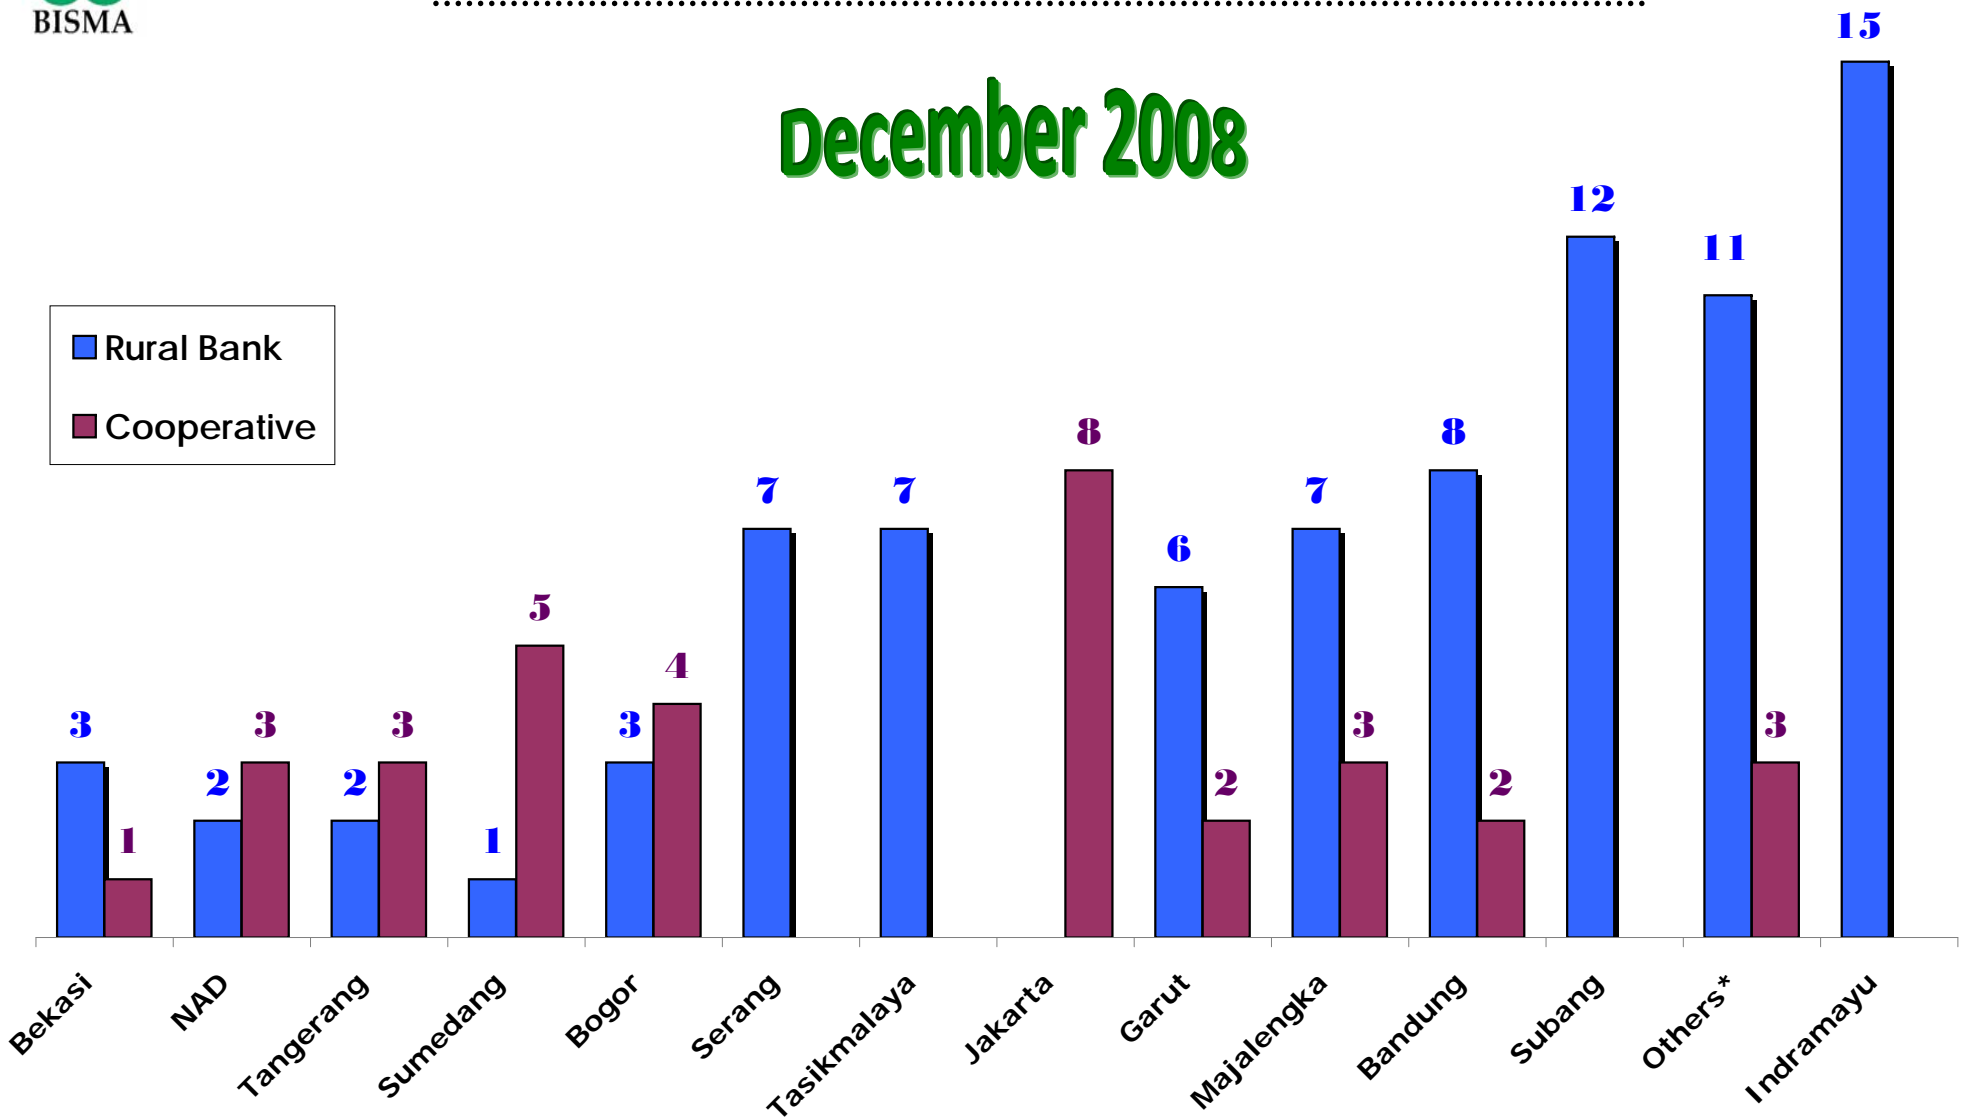

Percentage (%) Cumulative MFO Partner in Each District

*Others : Cirebon, Cimahi, Kuningan, Ciamis, Karawang, Purwakarta, Pandeglang, Depok

December 2008

Cumulative MFO Partner in Each District

*Others : Cirebon, Cimahi, Kuningan, Ciamis, Karawang, Purwakarta, Pandeglang, Depok

December 2008

Cumulative MFO Partner in Each District

December 2008

*Others : Cirebon, Cimahi, Kuningan, Ciamis, Karawang, Purwakarta, Pandeglang, Depok