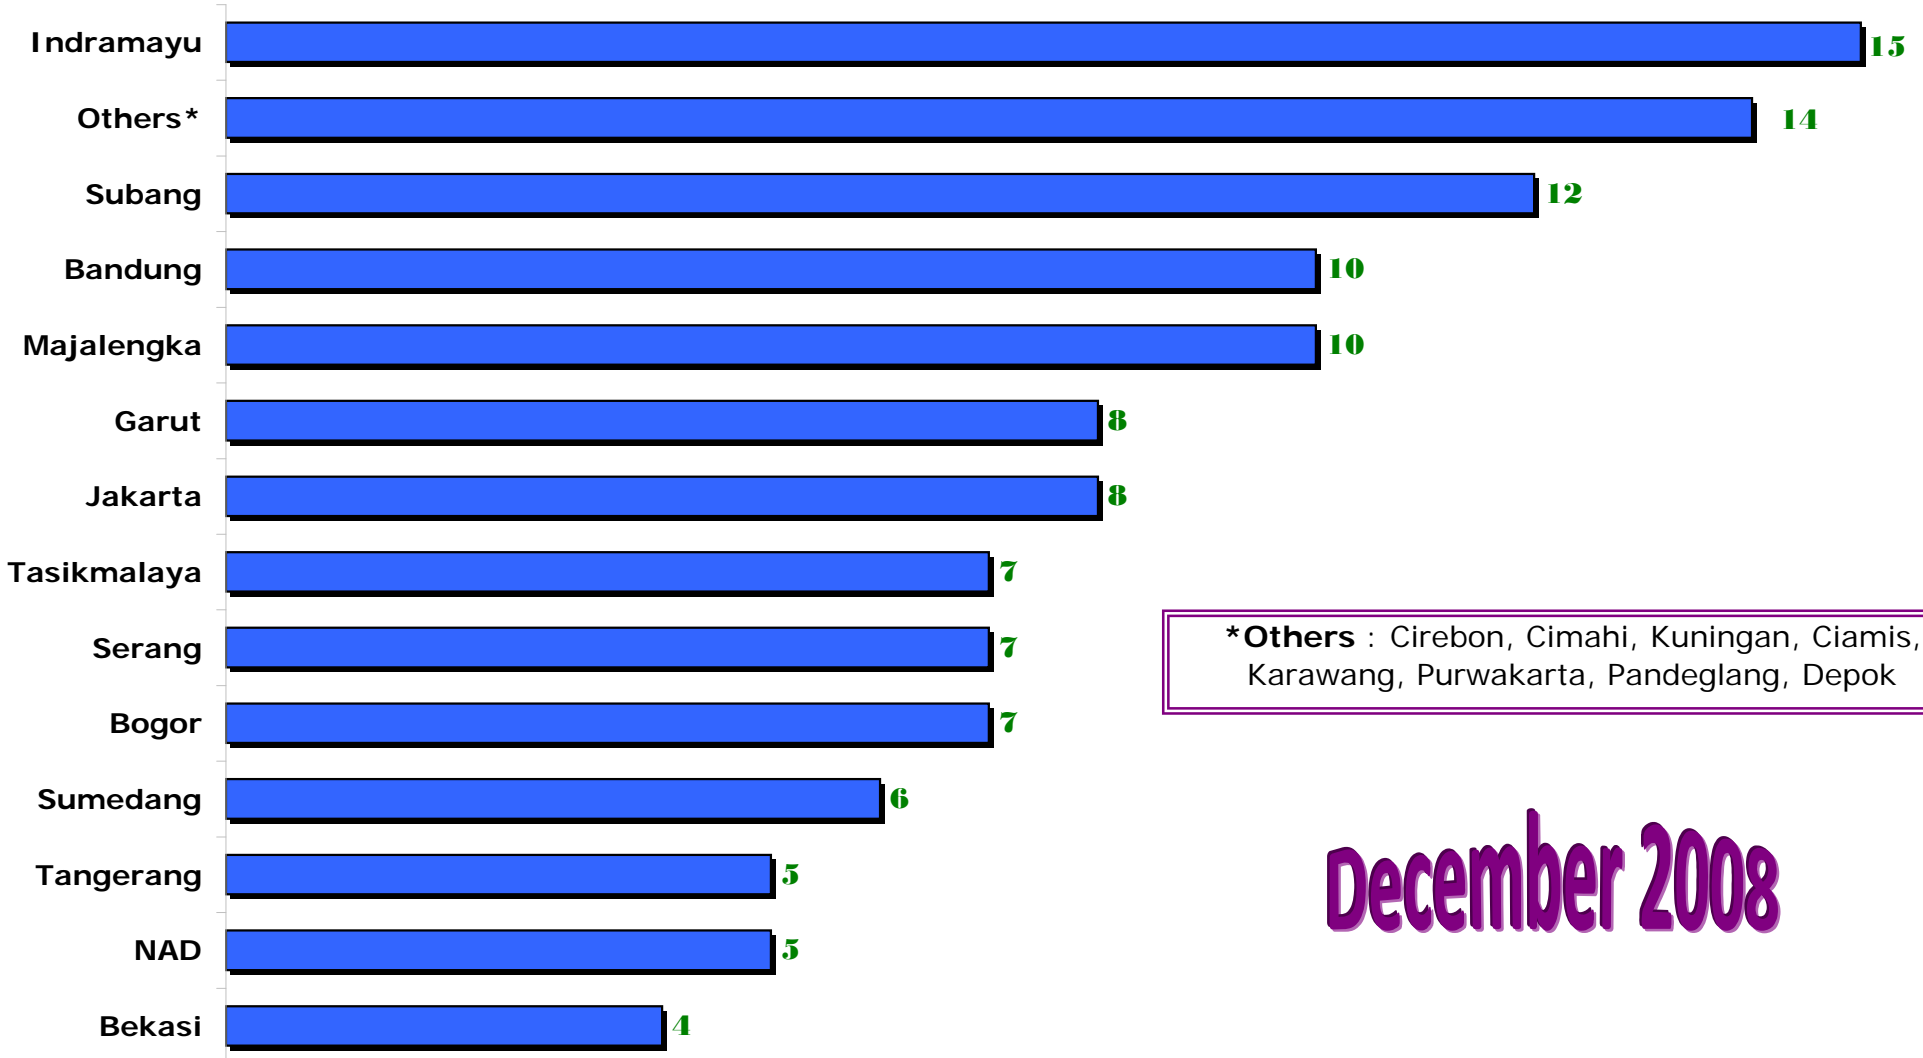

Percentage (%) Cumulative MFO Partner in Each District

*Others : Cirebon, Cimahi, Kuningan, Ciamis, Karawang, Purwakarta, Pandeglang, Depok

December 2008

Cumulative MFO Partner in Each District

*Others : Cirebon, Cimahi, Kuningan, Ciamis, Karawang, Purwakarta, Pandeglang, Depok

December 2008

Cumulative MFO Partner in Each District

December 2008

*Others : Cirebon, Cimahi, Kuningan, Ciamis, Karawang, Purwakarta, Pandeglang, Depok